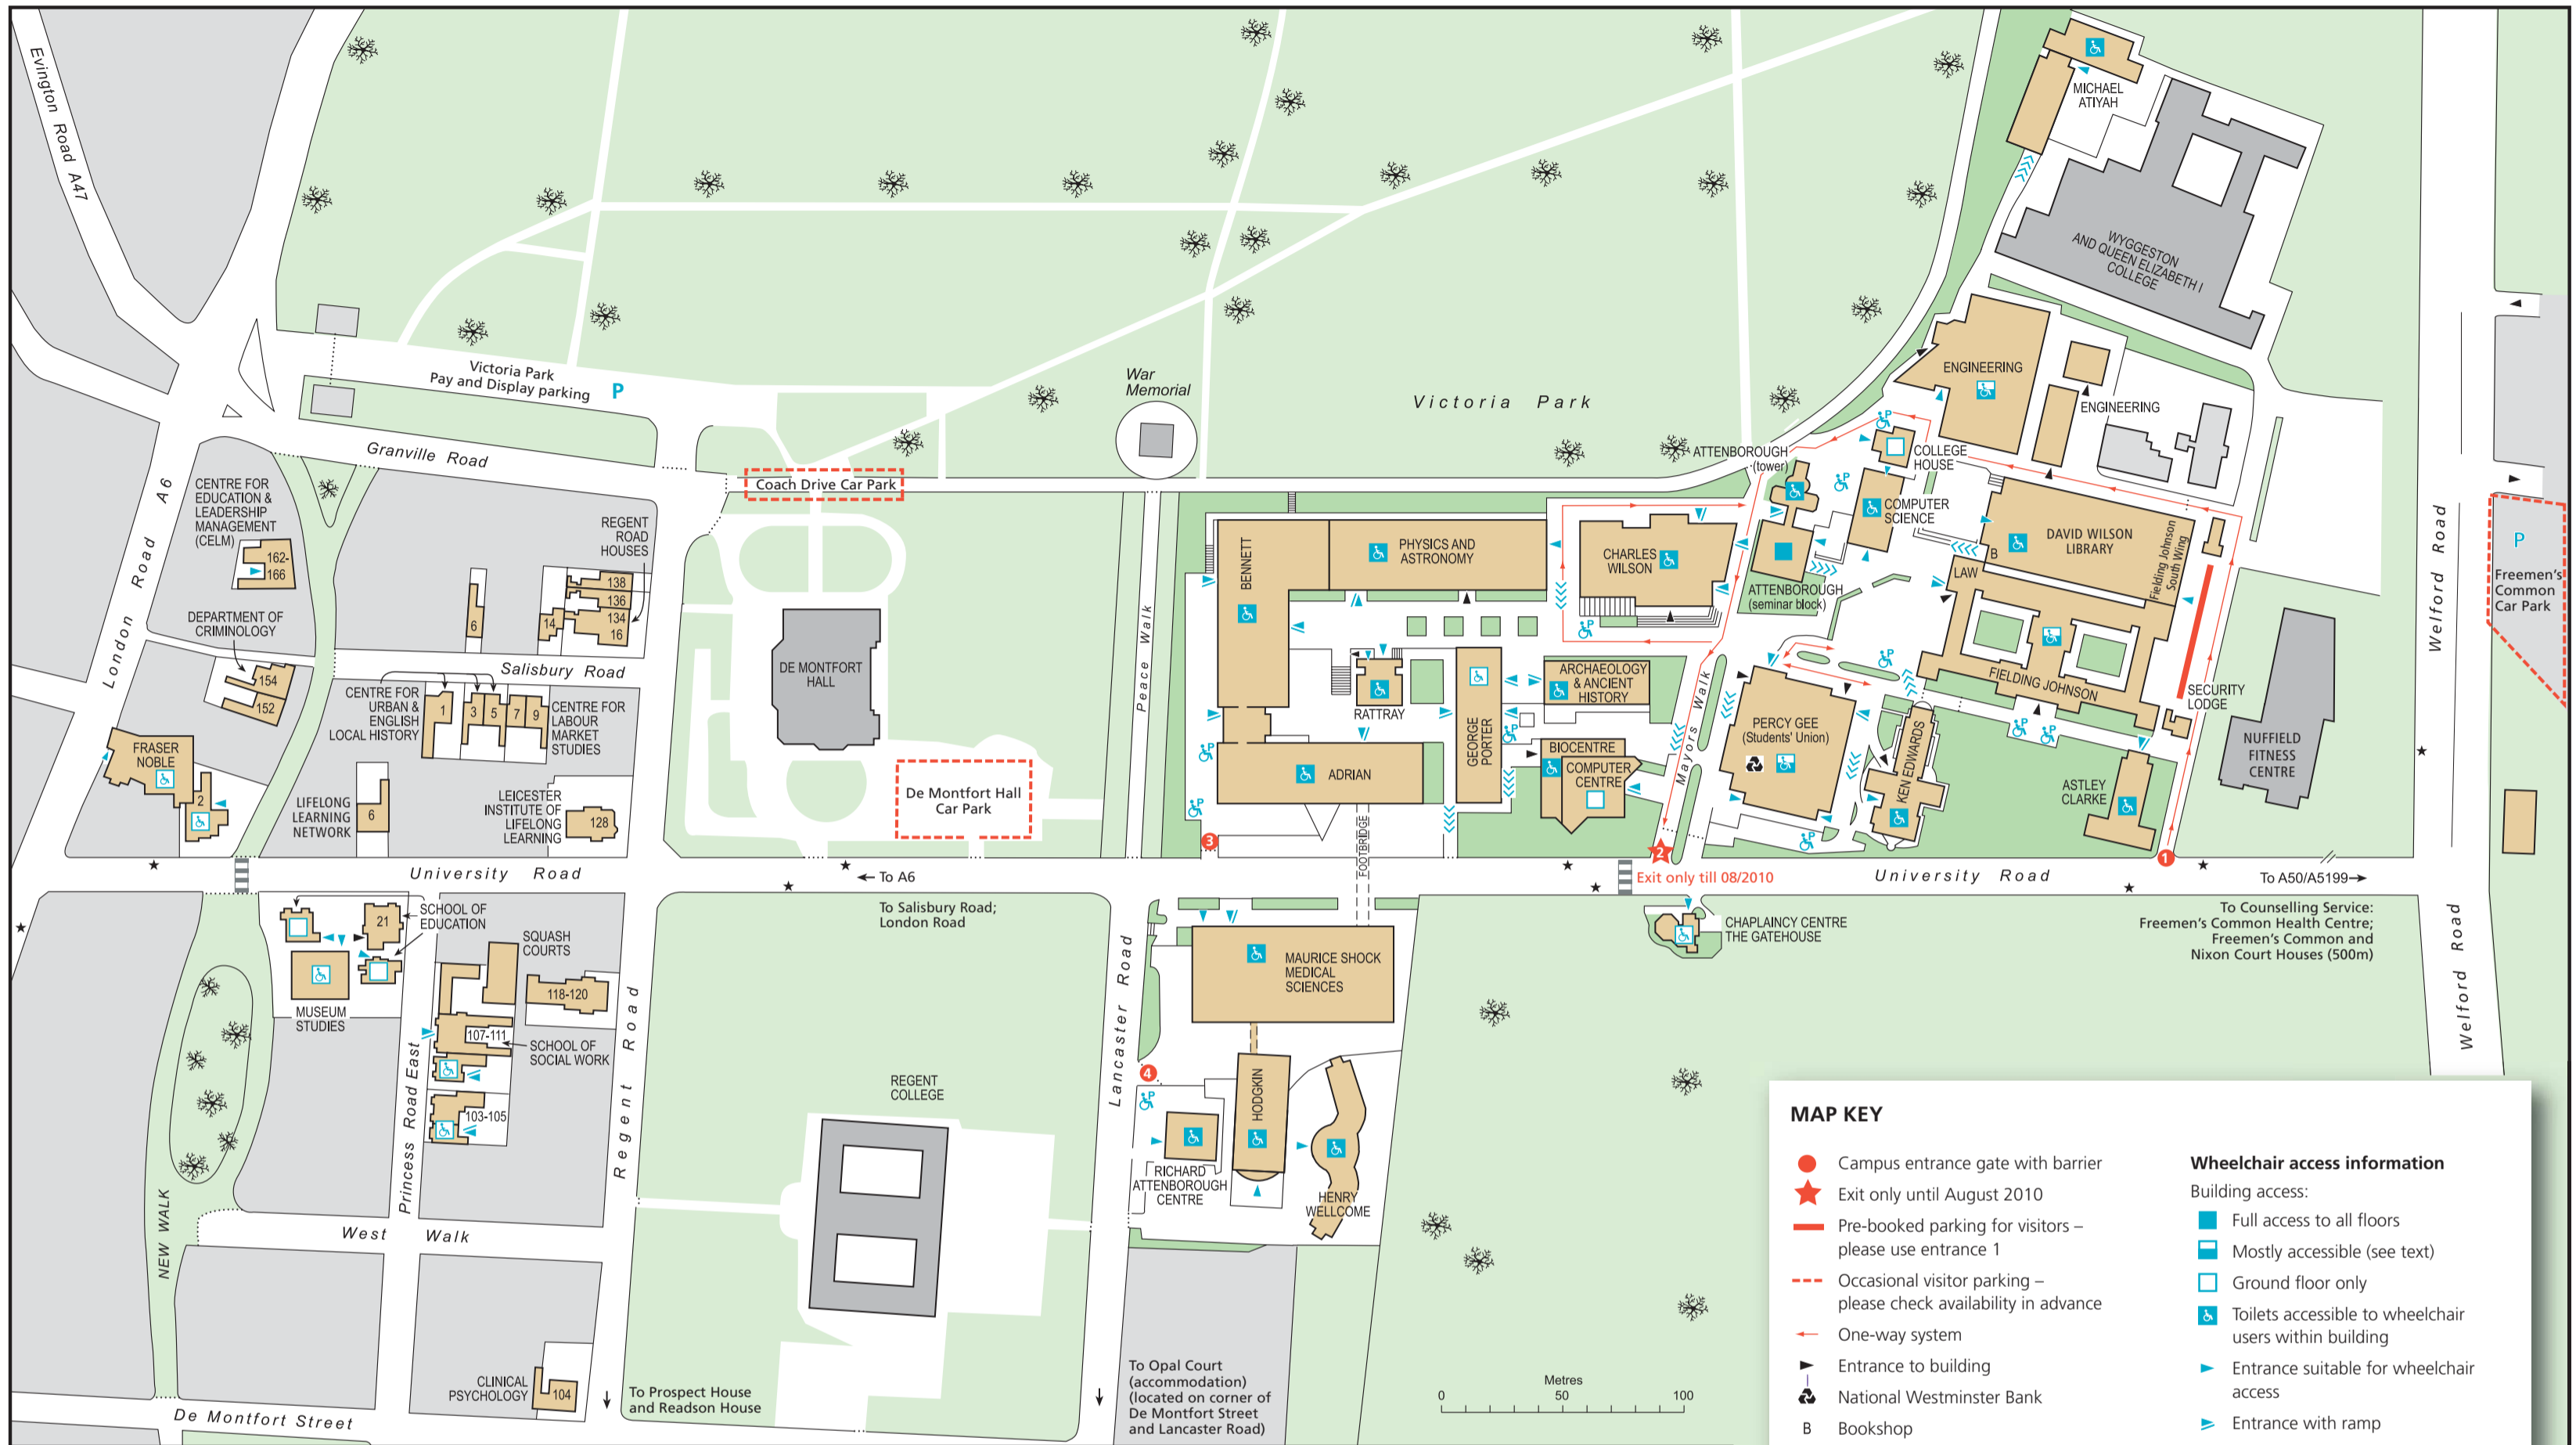

University of Leicester Campus Maps

Location of Departments

Please see map key for building references

AccessAbility Centre LIB	English Local History, Centre of 1, 3 & 5 Salisbury Road	Psychology HWB
Accommodation Office CW	Film Theatre ATT	Ratray Lecture Theatre R
Administration and Reception FJ	Fraser Noble Building, School of Education 2 University Road	Reception FJ
Archaeology and Ancient History, School of A	Genetics ADR	Restaurant/Snappers Diner CW
Arts Faculty Office ATT	Geography BEN	Richard Attenborough Centre RAC
Audio-Visual Services MS, LIB	Geology BEN	Science Learning Centre East Midlands 2 University Road
Bank (Natwest) PG	History ATT	Security Lodge FJ
Biochemistry HWB/ADR	History of Art and Film ATT	Social Sciences Faculty Office ATT
Biological Sciences HWB/ADR	Infection, Immunity and Inflammation MS	Social Work, School of 107 Princess Road East
Biology ADR	Labour Market Studies, Centre for 7, 9 & 14 Salisbury Road	Sociology ATT
Bookshop LIB	Language Centre KE	Sociology of Sport, Centre for the ATT
Cafeterias CW, PG	Law FJ	Space Research and Multi-Disciplinary Modelling Centre MA
Careers Service LIB	Library (David Wilson Library) LIB	Student Learning Centre LIB
Catering CW	Lifelong Learning, Leicester Institute of LILL	Students' Union PG
Cell Physiology and Pharmacology HWB	Management, School of KE	Toxicology Unit HB
Chaplaincy Centre The Gatehouse	Management Law & Industrial Relations, International Centre for FJ	Urban History, Centre for 3 Salisbury Road
Chemistry GP	Mathematics and Computer Science MCS	Victorian Studies Centre ATT
Childrens' Cancer & Leukaemia Group 9 Princess Road West	Mechanisms of Human Toxicity, Centre for HB	
Clinical Psychology 104 Regent Road	Medical and Social Care Education MS	
Coffee Bars CW, PG, MS, R, LIB	Medicine School of MS	
Computer Centre Computer Centre	Medicine and Biological Sciences Faculty Office MS	
Criminology 152-154 New Walk	Modern Languages, School of ATT	
Economics AC	Museum Studies 19 University Road	
Education & Leadership Management, Centre for 162-166 New Walk	Music RAC	
Education, School of 21 University Road	Occupational and Forensic Psychology 106 New Walk	
Engineering Engineering	Pharmacology and Therapeutics CS	
English ATT	Physics and Astronomy Physics and Astronomy	
English Language Teaching Unit KE	Politics and International Relations ATT	